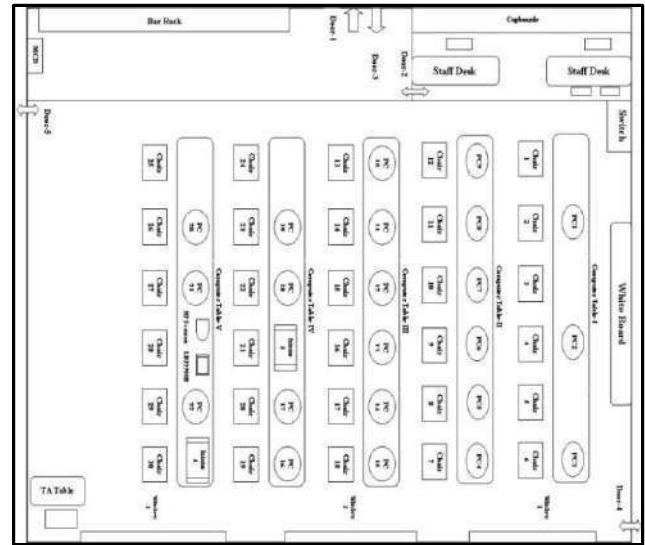

Department of Computer Engineering
Project Laboratory (B-307)

Lab Photo:

Lab Layout:

Lab Area:

109 (Sq. Mt.)

Lab Cost:

1269591.97 (Twelve Lakh Sixty Nine Thousand Five Hundred and Ninety One Rupees and Ninety Seven Paise Only)