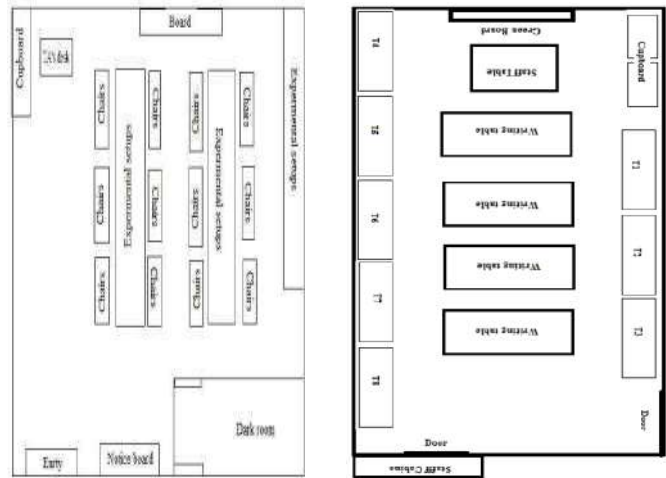

Engineering Physics Lab

Lab Photo:

Lab Layout:

Lab-1 Area	95.23 (Sq. mt.)
Lab-2 Area	71.49 (Sq. mt)

Lab-1 Cost	13,60,497.03 -/-
Lab-2 Cost	13,60,497.03 -/-

		
Mr. D. P. Birar Assistant Professor Lab In charge	Mr. O.B. Chaudhari Assistant Professor Lab In charge	Mr. S. D. Raut Technical Assistant