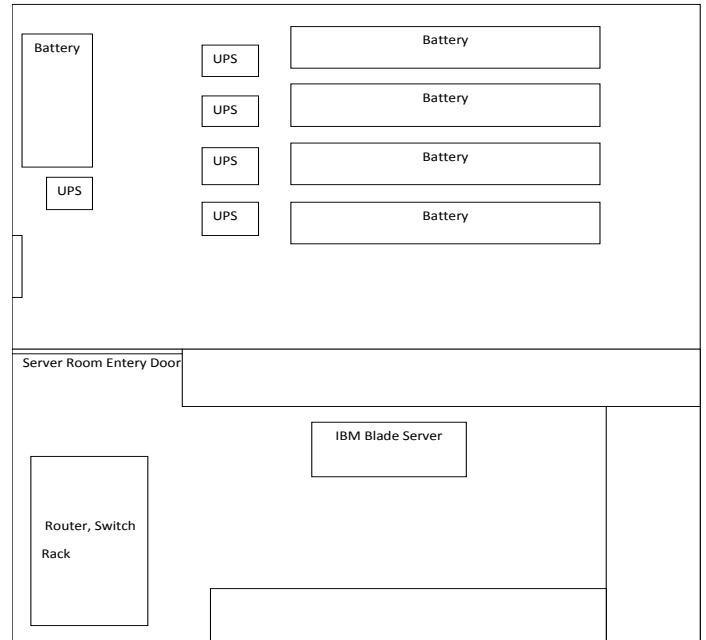

NASHIK DISTRICT MARATHA VIDYA PRASARAK SAMAJ'S

Karmaveer Adv. Baburao Ganpatrao Thakare COLLEGE OF ENGINEERING

Udoji Maratha Boarding Campus, Near Pumping Station Road, Gangapur Road,
Nashik-422013, Maharashtra - India
Phone : +91 253-2571439, 2314319, Fax: 0253-2317016
email : principal@kbtcoe.org website: www.kbtcoe.org

Server Room

Lab Photo:

Lab Layout:

Server Room Area :

183.00 Sq. Meters(Include in CNL Lab)

Server Room Cost :

35,57,006/- (Thirty Five Lac Fifty Seven Thousand Six Only)

Mr. Amol B. Sabale
Asst.Network Administrator