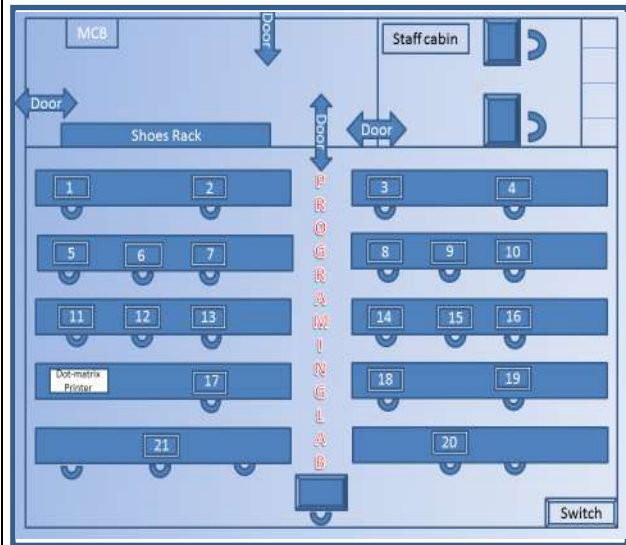

Lab Area (Sq. mt.):	147

Lab Cost (Rs.) :	12,05,740/- (Two Lakh Five Thousand Seven Hundred Forty Rupees Only)