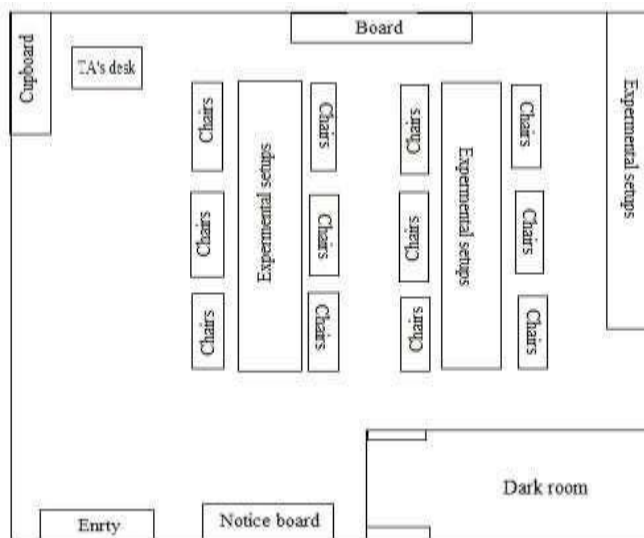

Engineering Physics Lab

Lab Photo:

Lab Layout:

| | |
|------------------|-----------------|
| Lab Area: | 95.23 (Sq. mt.) |
|------------------|-----------------|

| | |
|------------------|--------------|
| Lab Cost: | 693046.03 /- |
|------------------|--------------|