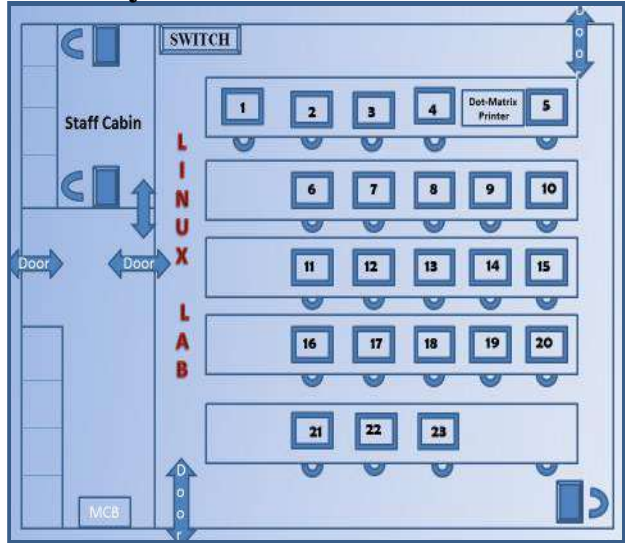

**MARATHA VIDYA PRASARAK SAMAJ'S**  
**KARMAVEER ADV. BABURAO GANPATRAO THAKARE**  
**COLLEGE OF ENGINEERING**

Permanently Affiliated to Savitribai Phule Pune University Vide Letter No: CA/1542  
 & Approved by AICTE New Delhi Vide Letter No: 740-89-32 (E) ET/98  
 AISHE Code - C-41622

www.kbtcoe.org

**Department of Computer Engineering**  
**Linux Lab**

**Lab Photo:**

**Lab Layout:**

<b>Lab Area (Sq. Mt.):</b>	<b>109</b>
----------------------------	------------

<b>Lab Cost (Rs.):</b>	<b>14,09,209.97/-</b> (Fourteen Lakhs Nine Thousand Two hundred Nine Rupees And Ninety Seven Paise Only)
------------------------	--