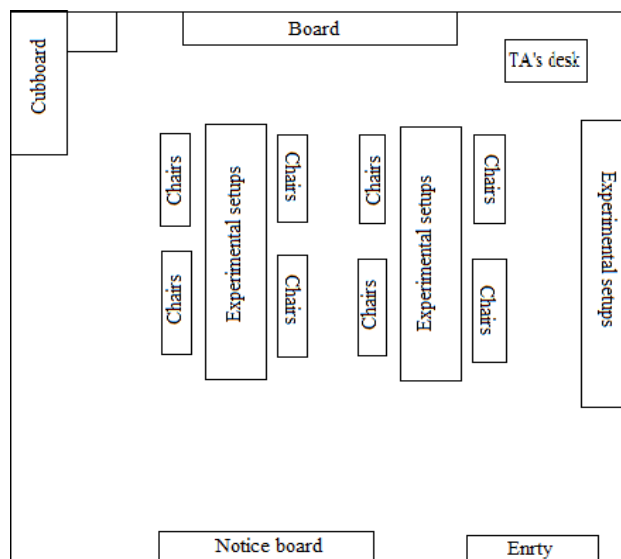

Engineering Chemistry Lab

Lab Photo:

Lab Layout:

Lab Area:

109.57 (Sq. mt.)

Lab Cost:

537979.9 /-

Ms. Bahare G. B.