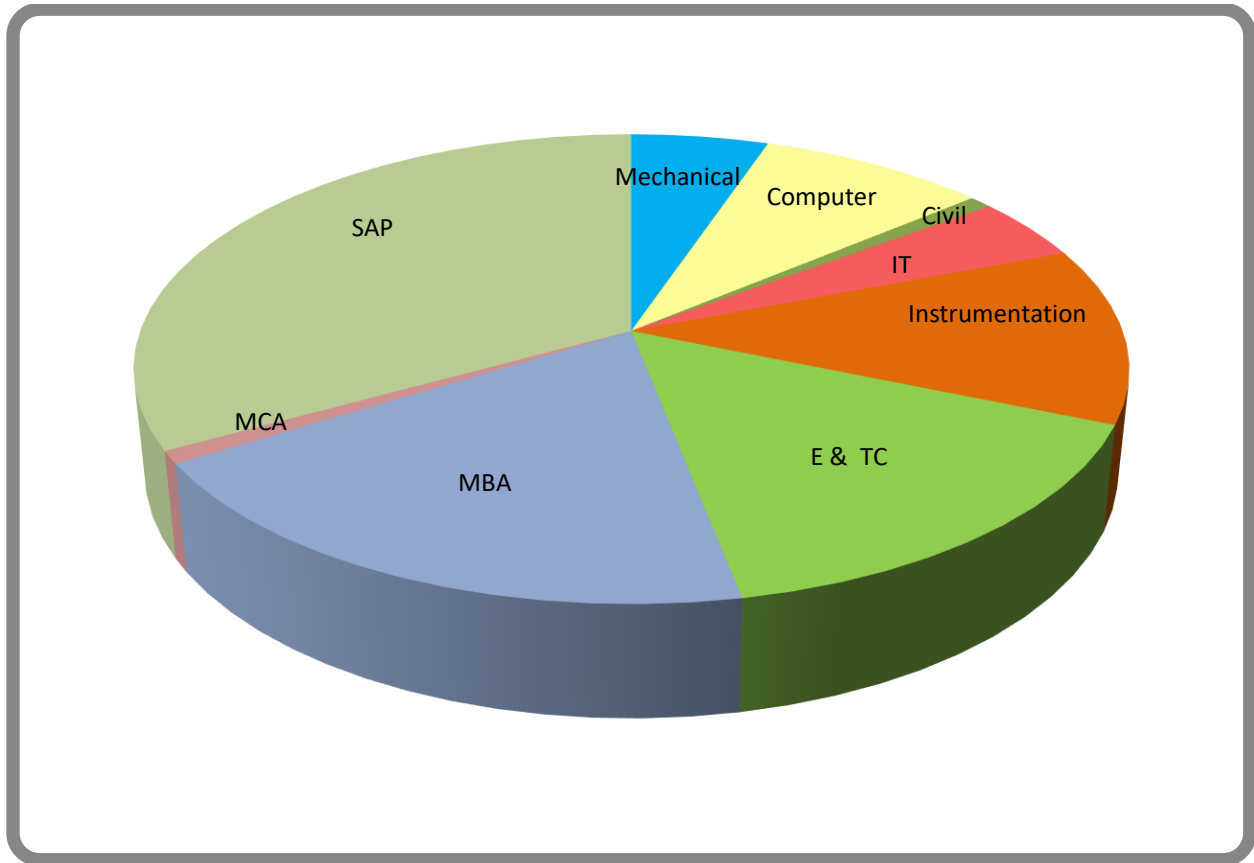

KBTCE

NASHIK DISTRICT MARATHA VIDYA PRASARAK SAMAJ'S

Karmaveer Adv. Baburao Ganpatrao Thakare COLLEGE OF ENGINEERING

Udoji Maratha Boarding Campus, Near Pumping Station Road, Gangapur Road,

Nashik-422013, Maharashtra - India

Phone : +91 253-2571439, 2314319, Fax: 0253-2317016

email : principal@kbtcoe.org website: www.kbtcoe.org

Placement Statistics 2017-18