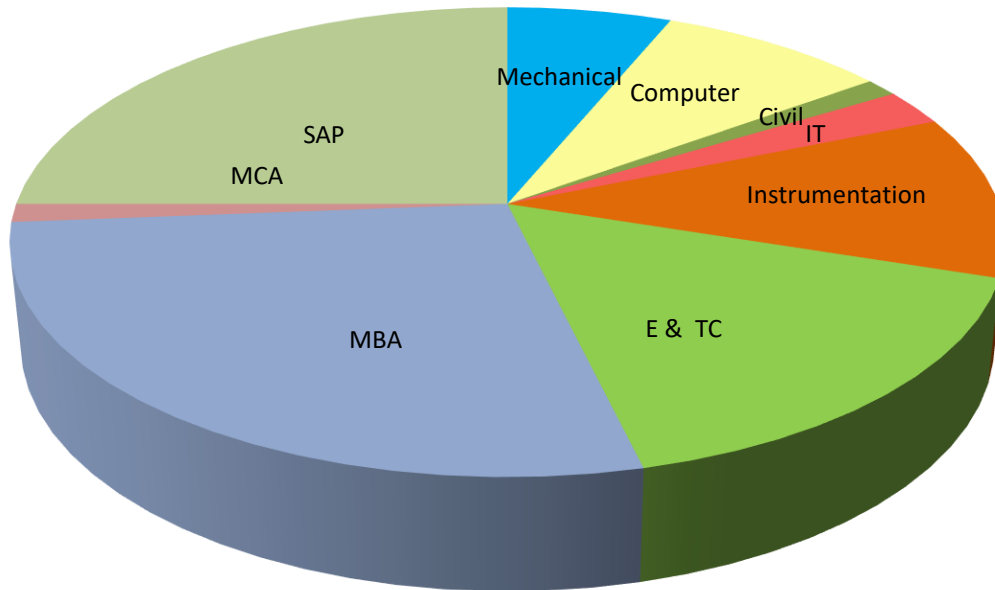

KBTCE

NASHIK DISTRICT MARATHA VIDYA PRASARAK SAMAJ'S

Karmaveer Adv. Baburao Ganpatrao Thakare COLLEGE OF ENGINEERING

Udoji Maratha Boarding Campus, Near Pumping Station Road, Gangapur Road,

Nashik-422013, Maharashtra - India

Phone : +91 253-2571439, 2314319, Fax: 0253-2317016

email : principal@kbtcoe.org website: www.kbtcoe.org

Placement Statistics 2017-18