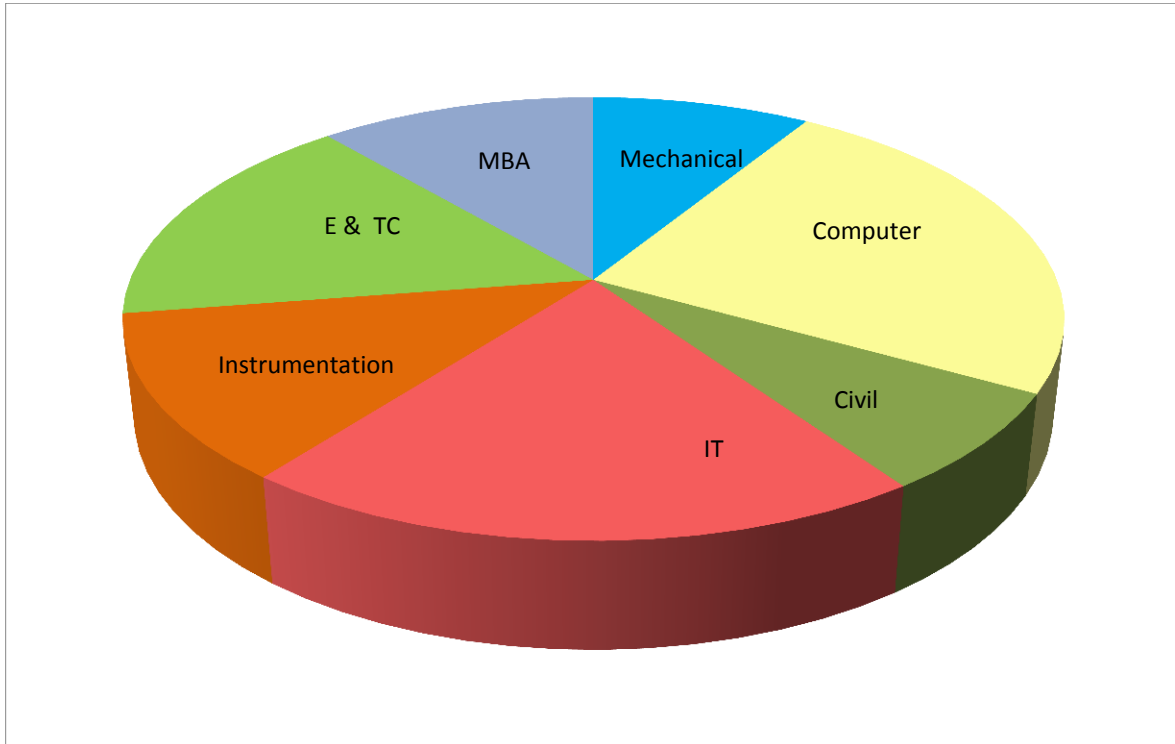

KBTCE

NASHIK DISTRICT MARATHA VIDYA PRASARAK SAMAJ'S

Karmaveer Adv. Baburao Ganpatrao Thakare COLLEGE OF ENGINEERING

Udoji Maratha Boarding Campus, Near Pumping Station Road, Gangapur Road,

Nashik-422013, Maharashtra - India

Phone : +91 253-2571439, 2314319, Fax: 0253-2317016

email : principal@kbtcoe.org website: www.kbtcoe.org

Placement Statistics 2016-17

2016/17 Placed Students Details Branch wise

Sr. No	Department	Number of Students Placed
1	Mechanical	11
2	Computer	30
3	Civil	09
4	IT	25
5	Instrumentation	15
6	E&TC	20
7	MBA	14
8	MCA	00
Total		124