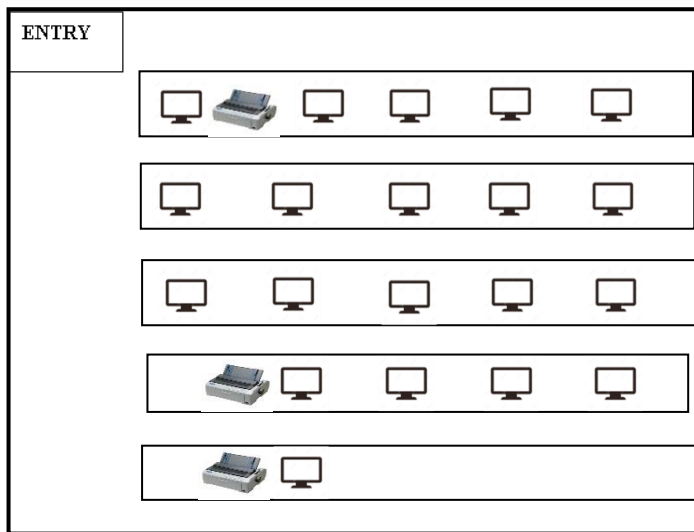

Lab Photo:

Lab Layout:

Programming Lab Area :

91.87 (Sq. Mt.)

Programming Lab Cost :

13,20,649 (Thirteen Lakh Twenty Thousand six hundred fourty nine only)

Mr. S. P. Jadhav
Assistant Professor
Lab In charge

Ms. M. N. Sahane
Technical Assistant

Major Equipment Available In Programming Lab

Sr. No.	Name of Equipment / Software	Quantity	Cost
1.	10 KVA ONLINE UPS SYSTEM	1	269500.00

Services Provided: Practical's, online exam, Internet facility.