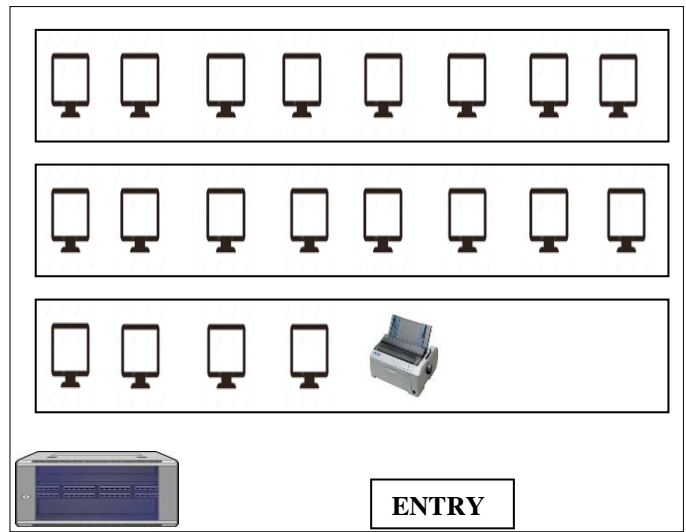

Lab Photo:

Lab Layout:

Multimedia Lab Area :

72.45 (Sq. Mt.)

Multimedia Lab Cost :

7,29,224.00 (Seven Lakh Twenty Nine Thousand Two Hinderd Twenty Four Only)

Ms. T.S.Pawar
Assistant Professor
Lab In charge

Ms.M.S.Gunjel
Technical Assistant

Major Equipment Available In Multimedia Lab

Sr. No.	Name of Equipment / Software	Quantity	Cost
1.	Nil	Nil	Nil

Services Provided: Website.