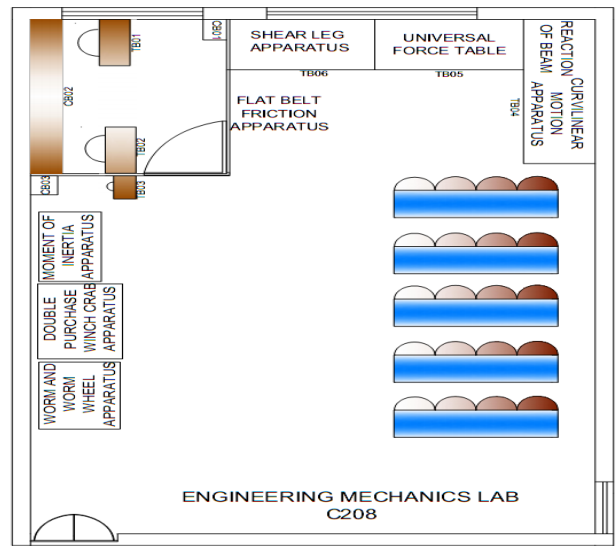

Lab Photo:

Lab Layout:

Lab Area:

110.124 (Sq. Mt.)

Lab Cost:

75846/-

Ms. M. B. Murkute
Assistant Professor
Lab In charge

Mr. Vishal Salunke
Technical Assistant