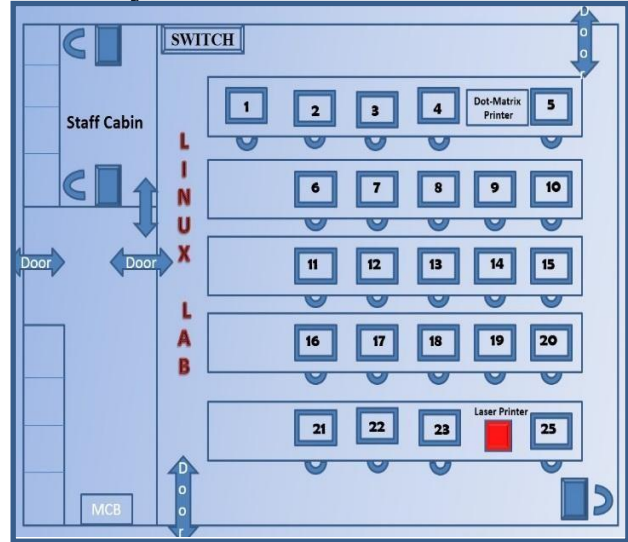

Lab Layout:

Lab Area (Sq. Mt.):	109

Lab Cost (Rs.):	14,09,209.97/- (Fourteen Lakhs Nine Thousand Two hundred Nine Rupees And Ninety Seven Paise Only)