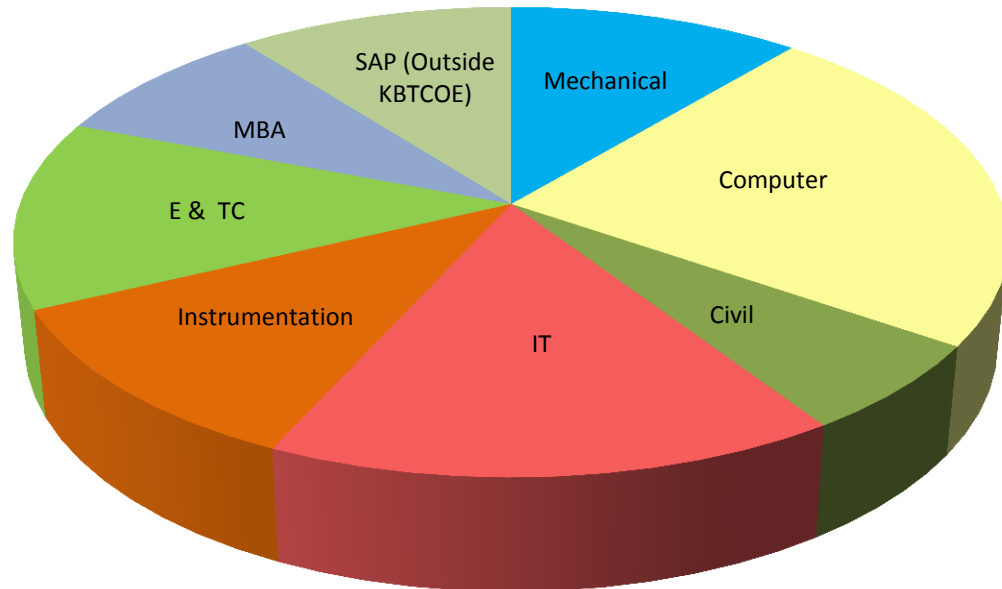

KBTCE

NASHIK DISTRICT MARATHA VIDYA PRASARAK SAMAJ'S

Karmaveer Adv. Baburao Ganpatrao Thakare COLLEGE OF ENGINEERING

Udoji Maratha Boarding Campus, Near Pumping Station Road, Gangapur Road,
Nashik-422013, Maharashtra - India

Phone : +91 253-2571439, 2314319, Fax: 0253-2317016

email : principal@kbtcoe.org website: www.kbtcoe.org

Placement Statistics 2016-17